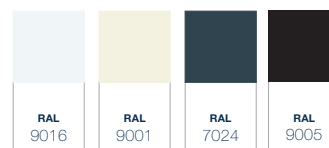

Bosco; Aluminium Veranda

Our “bestseller”, choose your own look!

The Bosco is an aluminium veranda with a very high level of finish. In addition, the Bosco has a wide range of choices, such as the finish of the decorative gutter front and the look of the uprights. You can tune the Bosco entirely to your style, taste and preferences. This gives you the perfect match with your home and garden.

DETAILS

Colours (profiles)	RAL9016 textured / RAL9001/ RAL7024 textured / RAL9005 textured
Gutter	Round or classic
Uprights	Half-round or square
Roofing	Polycarbonate (Opal / Clear / Ultra clear / Solar control)
Width (mm)	4060 / 5060 / 6060 / 7060 or a multitude thereof
Depth (mm)	2500 / 3000 / 3500 / 4000 / 6000