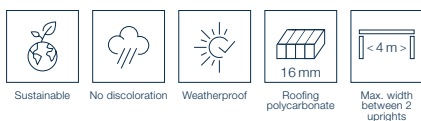

Bosco; Aluminium Veranda

Our “bestseller”, choose your own look!

The Bosco is an aluminium veranda with a very high level of finish. In addition, the Bosco has a wide range of choices, such as the finish of the decorative gutter front and the look of the uprights. You can tune the Bosco entirely to your style, taste and preferences. This gives you the perfect match with your home and garden.

Bosco

The Bosco veranda is flexible in design, making it perfect for every outdoor situation

The Bosco has the best price-quality ratio in the market, making it the bestselling model of Deponti. The success of the Bosco lies in the optimal freedom of choice the product offers in the field of looks and possibilities. Because of our modular system, the possibilities with the Bosco are endless and suitable for every situation and every style. This veranda is interlinkable, meaning that the Bosco can be made as wide as you want.