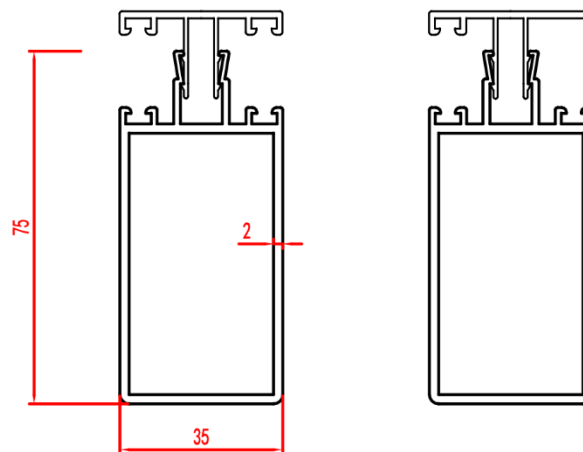

Specifications Deponti Nebbiolo

Colour: RAL7024 Graphite grey
RAL9001 Cream

Dimentions veranda

Width: 4045, 5045, 6045mm
Projection: 2500, 3000, 3500mm

Thickness beams: 2mm
Aluminium cover strip with clicking system
Thickness gutter pin: 4mm
Thickness gutter frame: 2mm
Posts: 65 x 65 x 2500mm excluding base plates

Delivery includes:

Frame fixing screws wall profile
Coloured stainless steel screws + bit
Coloured sealant
Side cover wall profile
Side cover gutter profile
Sealing rubber and wall profile rubber

Roofing

16mm polycarbonate Opal or Clear

Subject: Technical drawings
Nebbiolo overview

Date: September 2022

DEPONTI

DEPONTI

Subject: Technical drawings
Nebbiolo parts

Date: September 2022