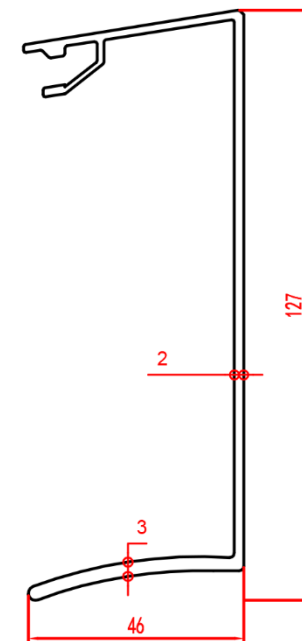

Specifications Deponti Nebbiolo

Colour: RAL7024 Graphite grey
RAL9001 Cream

Dimentions veranda

Width: 4045, 5045, 6045mm
Projection: 2500, 3000, 3500mm

Thickness beams: 2mm
Aluminium cover strip with clicking system
Thickness gutter pin: 4mm
Thickness gutter frame: 2mm
Posts: 65 x 65 x 2500mm excluding base plates

Delivery includes:

Frame fixing screws wall profile
Coloured stainless steel screws + bit
Coloured sealant
Side cover wall profile
Side cover gutter profile
Sealing rubber and wall profile rubber

Roofing

16mm polycarbonate Opal or Clear

Subject: Technical drawings
Nebbiolo overview

Date: September 2022

DEPONTI

DEPONTI

Subject: Technical drawings
Nebbiolo parts

Date: September 2022