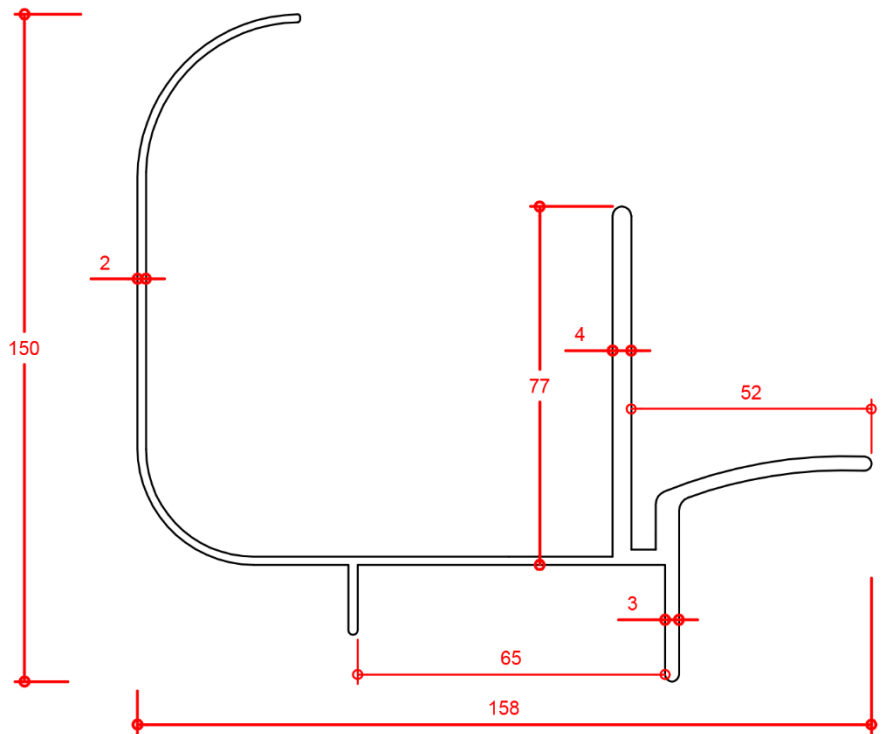

Specifications Deponti Nebbiolo

Colour: RAL7024 Graphite grey
RAL9001 Cream

Dimentions veranda

Width: 4045, 5045, 6045mm
Projection: 2500, 3000, 3500mm

Thickness beams: 2mm
Aluminium cover strip with clicking system
Thickness gutter pin: 4mm
Thickness gutter frame: 2mm
Posts: 65 x 65 x 2500mm excluding base plates

Delivery includes:

Frame fixing screws wall profile
Coloured stainless steel screws + bit
Coloured sealant
Side cover wall profile
Side cover gutter profile
Sealing rubber and wall profile rubber

Roofing

16mm polycarbonate Opal or Clear

Subject: Technical drawings
Nebbiolo overview

Date: September 2022

DEPONTI

DEPONTI

Subject: Technical drawings
Nebbiolo parts

Date: September 2022