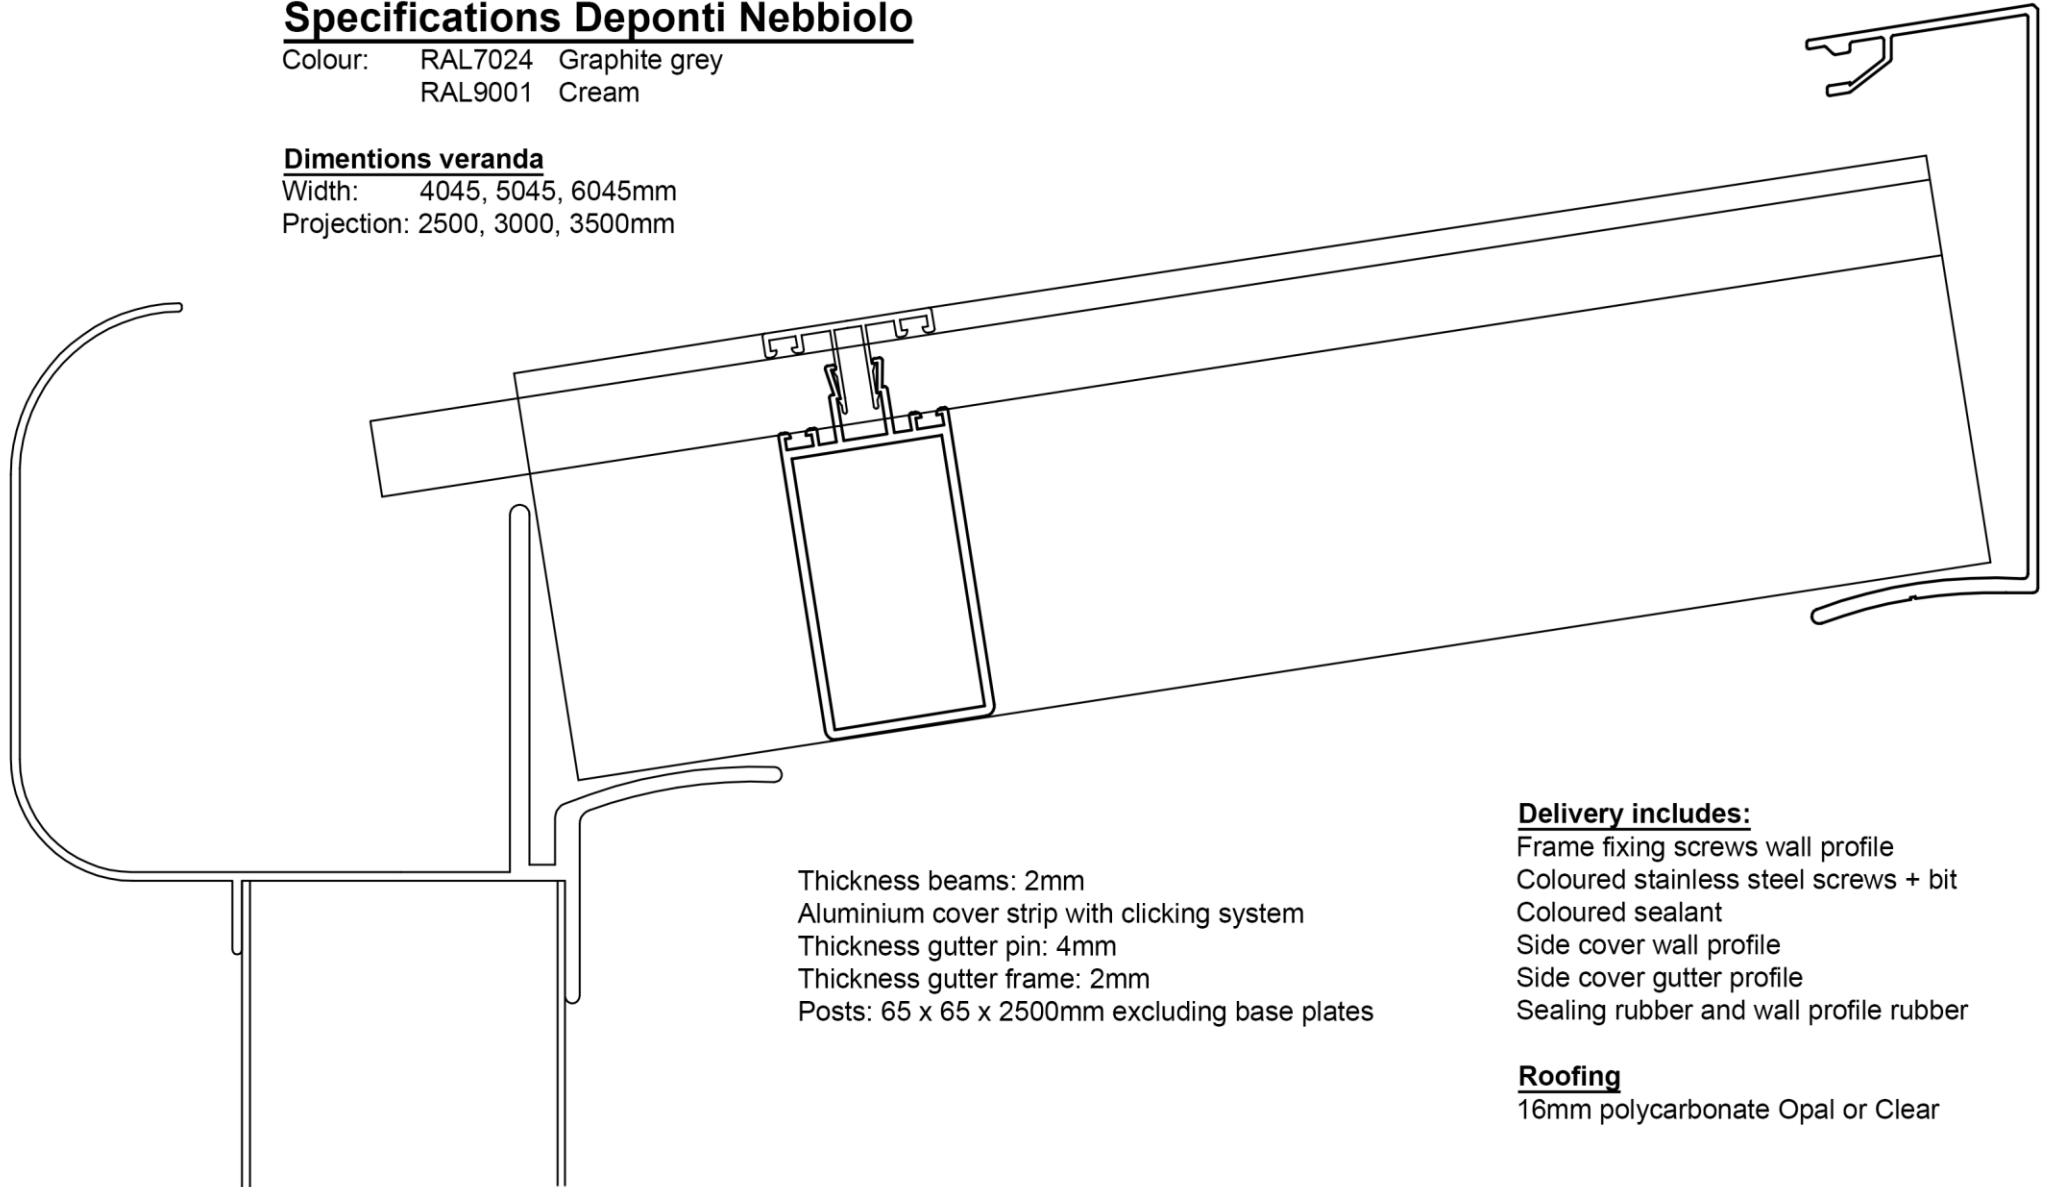

Specifications Deponti Nebbiolo

Colour: RAL7024 Graphite grey
RAL9001 Cream

Dimentions veranda

Width: 4045, 5045, 6045mm
Projection: 2500, 3000, 3500mm

Thickness beams: 2mm
Aluminium cover strip with clicking system
Thickness gutter pin: 4mm
Thickness gutter frame: 2mm
Posts: 65 x 65 x 2500mm excluding base plates

Delivery includes:

Frame fixing screws wall profile
Coloured stainless steel screws + bit
Coloured sealant
Side cover wall profile
Side cover gutter profile
Sealing rubber and wall profile rubber

Roofing

16mm polycarbonate Opal or Clear

Subject: Technical drawings
Nebbiolo overview

Date: September 2022

DEPONTI

DEPONTI

Subject: Technical drawings
Nebbiolo parts

Date: September 2022