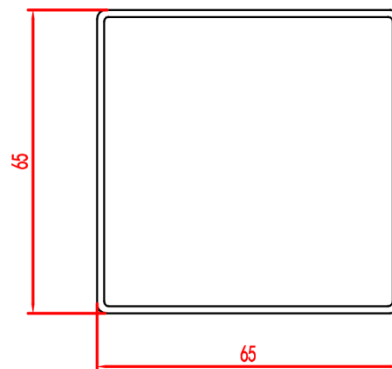

Specifications Deponti Nebbiolo

Colour: RAL7024 Graphite grey
RAL9001 Cream

Dimentions veranda

Width: 4045, 5045, 6045mm
Projection: 2500, 3000, 3500mm

Thickness beams: 2mm
Aluminium cover strip with clicking system
Thickness gutter pin: 4mm
Thickness gutter frame: 2mm
Posts: 65 x 65 x 2500mm excluding base plates

16mm polycarbonate Opal or Clear

Subject: Technical drawings
Nebbiolo overview

Date: September 2022

DEPONTI

DEPONTI

Subject: Technical drawings
Nebbiolo parts

Date: September 2022